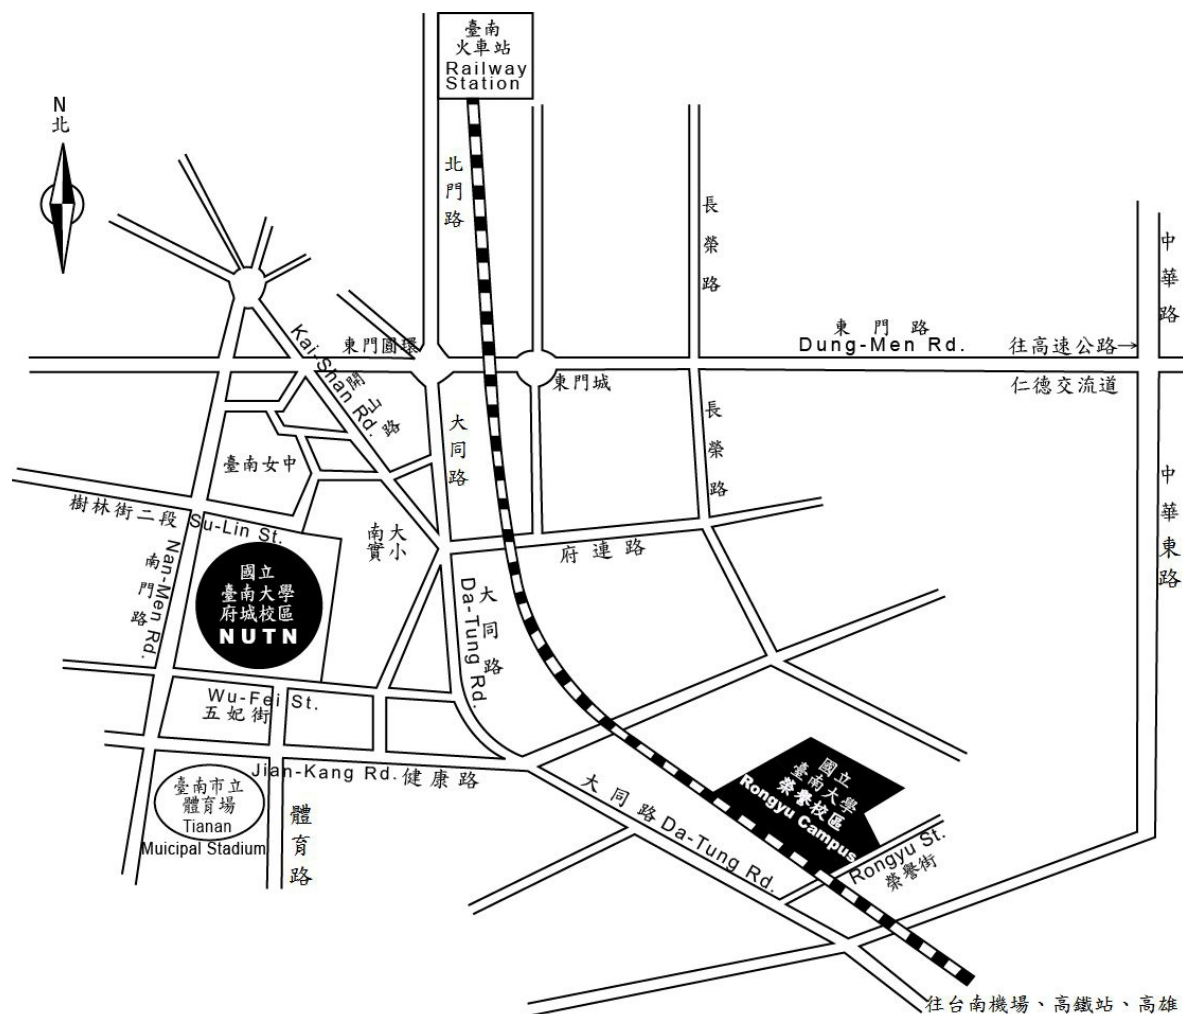

## 國立臺南大學交通位置圖

### Location Map of National University of Tainan

#### 1. If you are at Tainan Railway Station, you can:

- A. **Take a Taxi:** it takes about 8 minutes.
- B. **Take a Tainan City Bus:** (a) Bus No.2: get off bus at Grand South Gate, then walk from Nan-Men Rd- Sec.2, Shu-Lin St. – NUTN  
(b) Bus No.5: get off bus at the Athletic Park, then walk from Ti-Yu Rd. to NUTN Rear Entrance
- C. **Walk:** (about 1.7 Km) walk from the Station (turn left at the front Station)-(go straight ahead) Beimen Rd. – Grand East Gate - (go straight ahead) Sec. 1, Datong Rd. to the First Bank – (turn right ) Sec. 2, Shulin St. – National University of Tainan Affiliated Primary School – NUTN (it takes about 25 minutes.)

3.如果您自行開車，您可選擇：

由仁德交流道下高速公路（往台南市區）—循東門路—（左轉接）林森路一段—（右轉接）府連路—（直行後往右前方接）開山路—（左轉接）樹林街二段—南大實小—至本校，車程約 20 分鐘。

3. If you are on the Freeway No. 1 Jente System interchange, you can:

**Drive :** get off the freeway at Jente System interchange (toward Tainan city) – follow Dong-Men Rd. – (turn left) – Sec. 1 Lin-Sen Rd. – (turn right) Fu-Lian Rd. – (go straight and turn right) Kai-Shan Rd. – (turn left) Sec.2, Shu-Lin St. - National University of Tainan Affiliated Primary School – NUTN. It takes about 20 minutes.