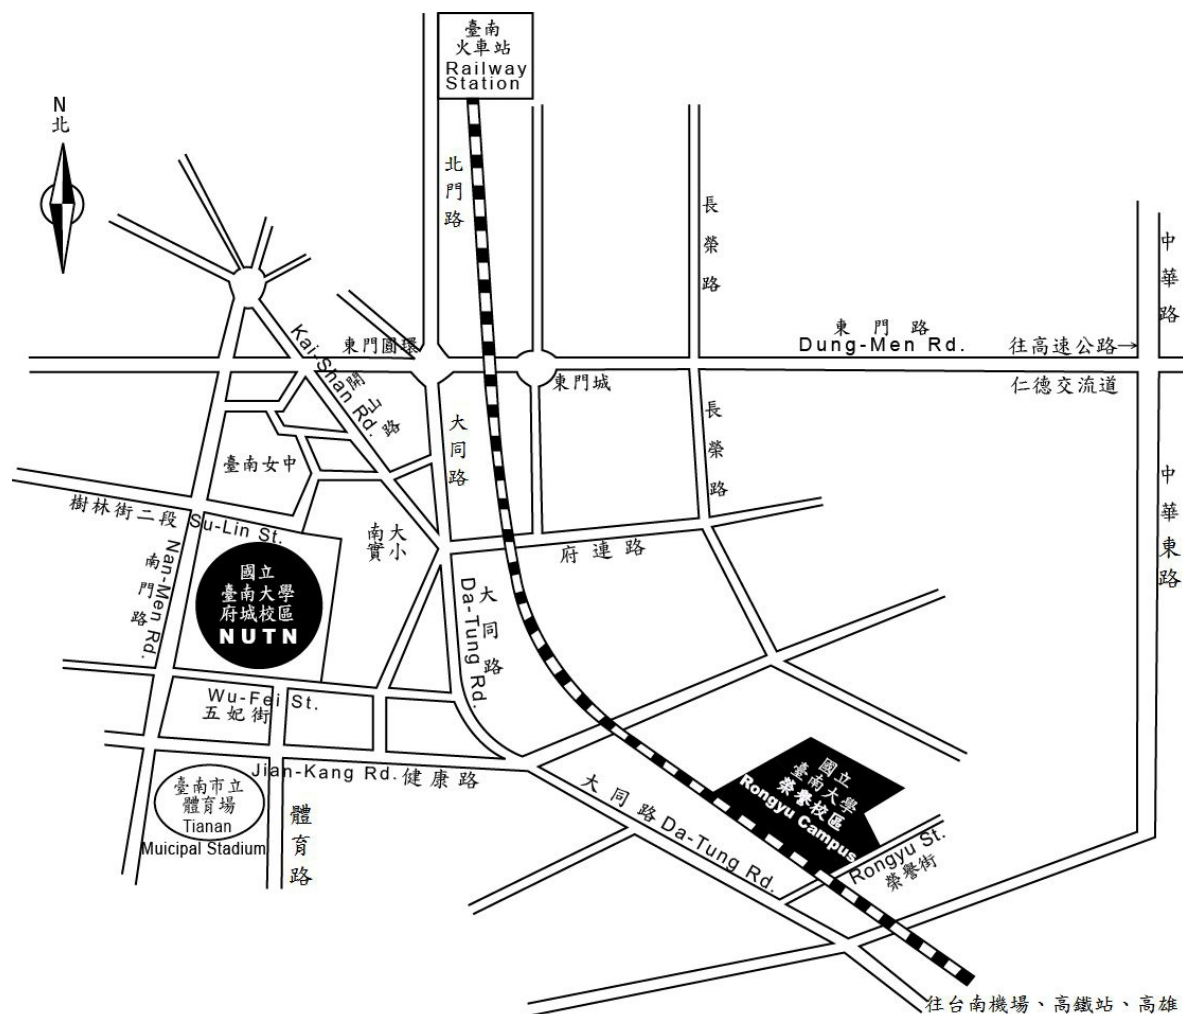

國立臺南大學交通位置圖

Location Map of National University of Tainan

1.如果您是在台南火車站，您的選擇有三項：

A.搭計程車：車程約 8 分鐘

B.搭台南市公車：(a) 2 路公車：大南門站下車，再循南門路—樹林街二段—至本校。

(b)5 路公車：體育公園站下車，再循體育路—至本校南側校門。

C.徒步：可循火車站（前站左轉）—（直行）北門路—東門圓環—（直行）大同路一段至一銀—（右轉接）樹林街二段—南大實小—至本校（步程約 25 分鐘）。

1. If you are at Tainan Railway Station, you can:

A. Take a Taxi: it takes about 8 minutes.

B. Take a Tainan City Bus: (a) Bus No.2: get off bus at Grand South Gate, then walk from Nan-Men Rd- Sec.2, Shu-Lin St. – NUTN

(b) Bus No.5: get off bus at the Athletic Park, then walk from Ti-Yu Rd. to NUTN Rear Entrance

C. Walk: (about 1.7 Km) walk from the Station (turn left at the front Station)-(go straight ahead) Beimen Rd. – Grand East Gate - (go straight ahead) Sec. 1, Datong Rd. to the First Bank – (turn right) Sec. 2, Shulin St. – National University of Tainan Affiliated Primary School – NUTN (it takes about 25 minutes.)

3.如果您是自開車，您可選擇：

由仁德交流道下高速公路（往台南市區）—循東門路—（左轉接）林森路一段—（右轉接）府連路—（直行後往右前方接）開山路—（左轉接）樹林街二段—南大實小—至本校，車程約 20 分鐘。

3. If you are on the Freeway No. 1 Jente System interchange, you can:

Drive : get off the freeway at Jente System interchange (toward Tainan city) – follow Dong-Men Rd. – (turn left) – Sec. 1 Lin-Sen Rd. – (turn right) Fu-Lian Rd. – (go straight and turn right) Kai-Shan Rd. – (turn left) Sec.2, Shu-Lin St. - National University of Tainan Affiliated Primary School – NUTN. It takes about 20 minutes.